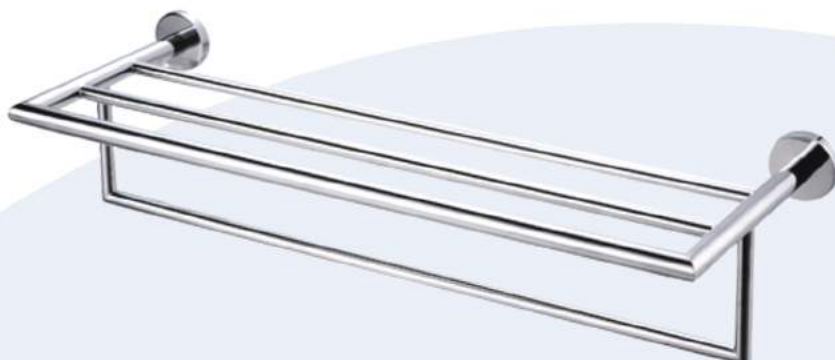

ASB 01 - 10
Tissue Holder
Brass Material
SS 304 Cover
Chrome Finished

ASB 01 - 09
Tissue Holder
Brass Material
Chrome Finished

ASB 01 - 02 70cm
Double Towel Bar
Brass Material
Chrome Finished

ASB 01 - 16 70cm
Towel Rack
Brass Material
Chrome Finished